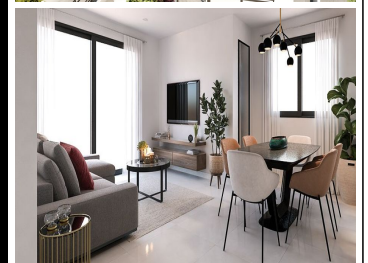

Style Modelo	Apartment - Middle Floor	Solarium Solarium	Apartment - Middle Floor
Location Ubicacion	La Marina	Views Vistas	Panoramic
Bedrooms Dormitorios	2	Pool Piscina	Communal
Bathrooms Baños	1	Air Conditioning Aire Acondicionado	Yes
House Size Construidos	81m²	Parking Aparamiento	Car Park
Plot Size parcela/Solar		Furnished Amueblado	Unfurnished
Reception Rooms Salón-comedores		Shops Tiendas	15 mins
Terraces Terrazas	Yes	Beach Playa	5 mins

2 and 3 bedroom apartments, five minutes walk from the beach. Closed urbanization with social club, garage spaces and community pool. Spectacular setting.

Just look for the dolphin!