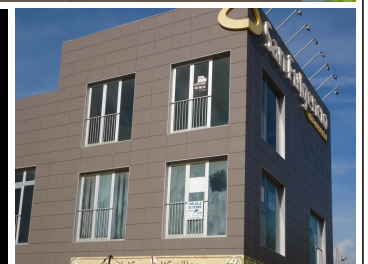

Style Modelo	Commercial	Solarium Solarium	Commercial
Location Ubicacion	San Fulgencio	Views Vistas	
Bedrooms Dormitorios	0	Pool Piscina	No
Bathrooms Baños	0	Air Conditioning Aire Acondicionado	
House Size Construidos	168m²	Parking Aparamiento	Private Garage
Plot Size parcela/Solar		Furnished Amueblado	Unfurnished
Reception Rooms Salón-comedores		Shops Tiendas	
Terraces Terrazas		Beach Playa	

Magnificent opportunity of commercial premises. 168 m Great location in expanding commercial area, with gardens and playgrounds Facade to three streets.

Just look for the dolphin!