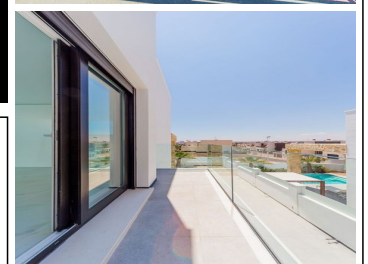

Style Modelo	Villa	Solarium Solarium	Villa
Location Ubicacion	Torrevieja	Views Vistas	
Bedrooms Dormitorios	4	Pool Piscina	Private
Bathrooms Baños	4	Air Conditioning Aire Acondicionado	Pre-Installation
House Size Construidos	200m²	Parking Aparcamiento	Off-road
Plot Size parcela/Solar	400m²	Furnished Amueblado	Unfurnished
Reception Rooms Salón-comedores		Shops Tiendas	
Terraces Terrazas	Yes	Beach Playa	2 mins

Superb villa distributed on 2 floors and basement. Private pool, porch, open concept kitchen, double-height living room, 4 bedrooms, 4 bathrooms, 75 m2 basement with natural light, sun terrace of 36 m2 and 2 parking spaces at the entrance of the property.