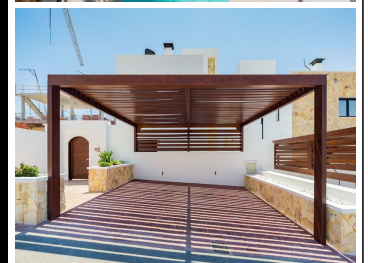

Style Modelo	Villa	Solarium Solarium	Villa
Location Ubicacion	Torrevieja	Views Vistas	
Bedrooms Dormitorios	4	Pool Piscina	Private
Bathrooms Baños	4	Air Conditioning Aire Acondicionado	Pre-Installation
House Size Construidos	200m²	Parking Aparcamiento	Off-road
Plot Size parcela/Solar	400m²	Furnished Amueblado	Unfurnished
Reception Rooms Salón-comedores		Shops Tiendas	
Terraces Terrazas	Yes	Beach Playa	2 mins

Superb villa distributed on 2 floors and basement. Private pool, porch, open concept kitchen, double-height living room, 4 bedrooms, 4 bathrooms, 75 m2 basement with natural light, sun terrace of 36 m2 and 2 parking spaces at the entrance of the property.