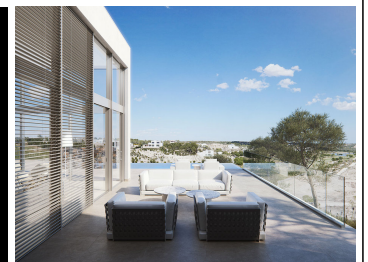

This Signature villa offers an outstanding unique design in the Madroño Community. On a downhill slope, this luxury villa steps with the land, allowing the creation of different levels and fitting the house into its natural setting. This elegant four-story villa features an open-plan kitchen, dining and living area, a utility room a guest toilet and a suite with its own b....